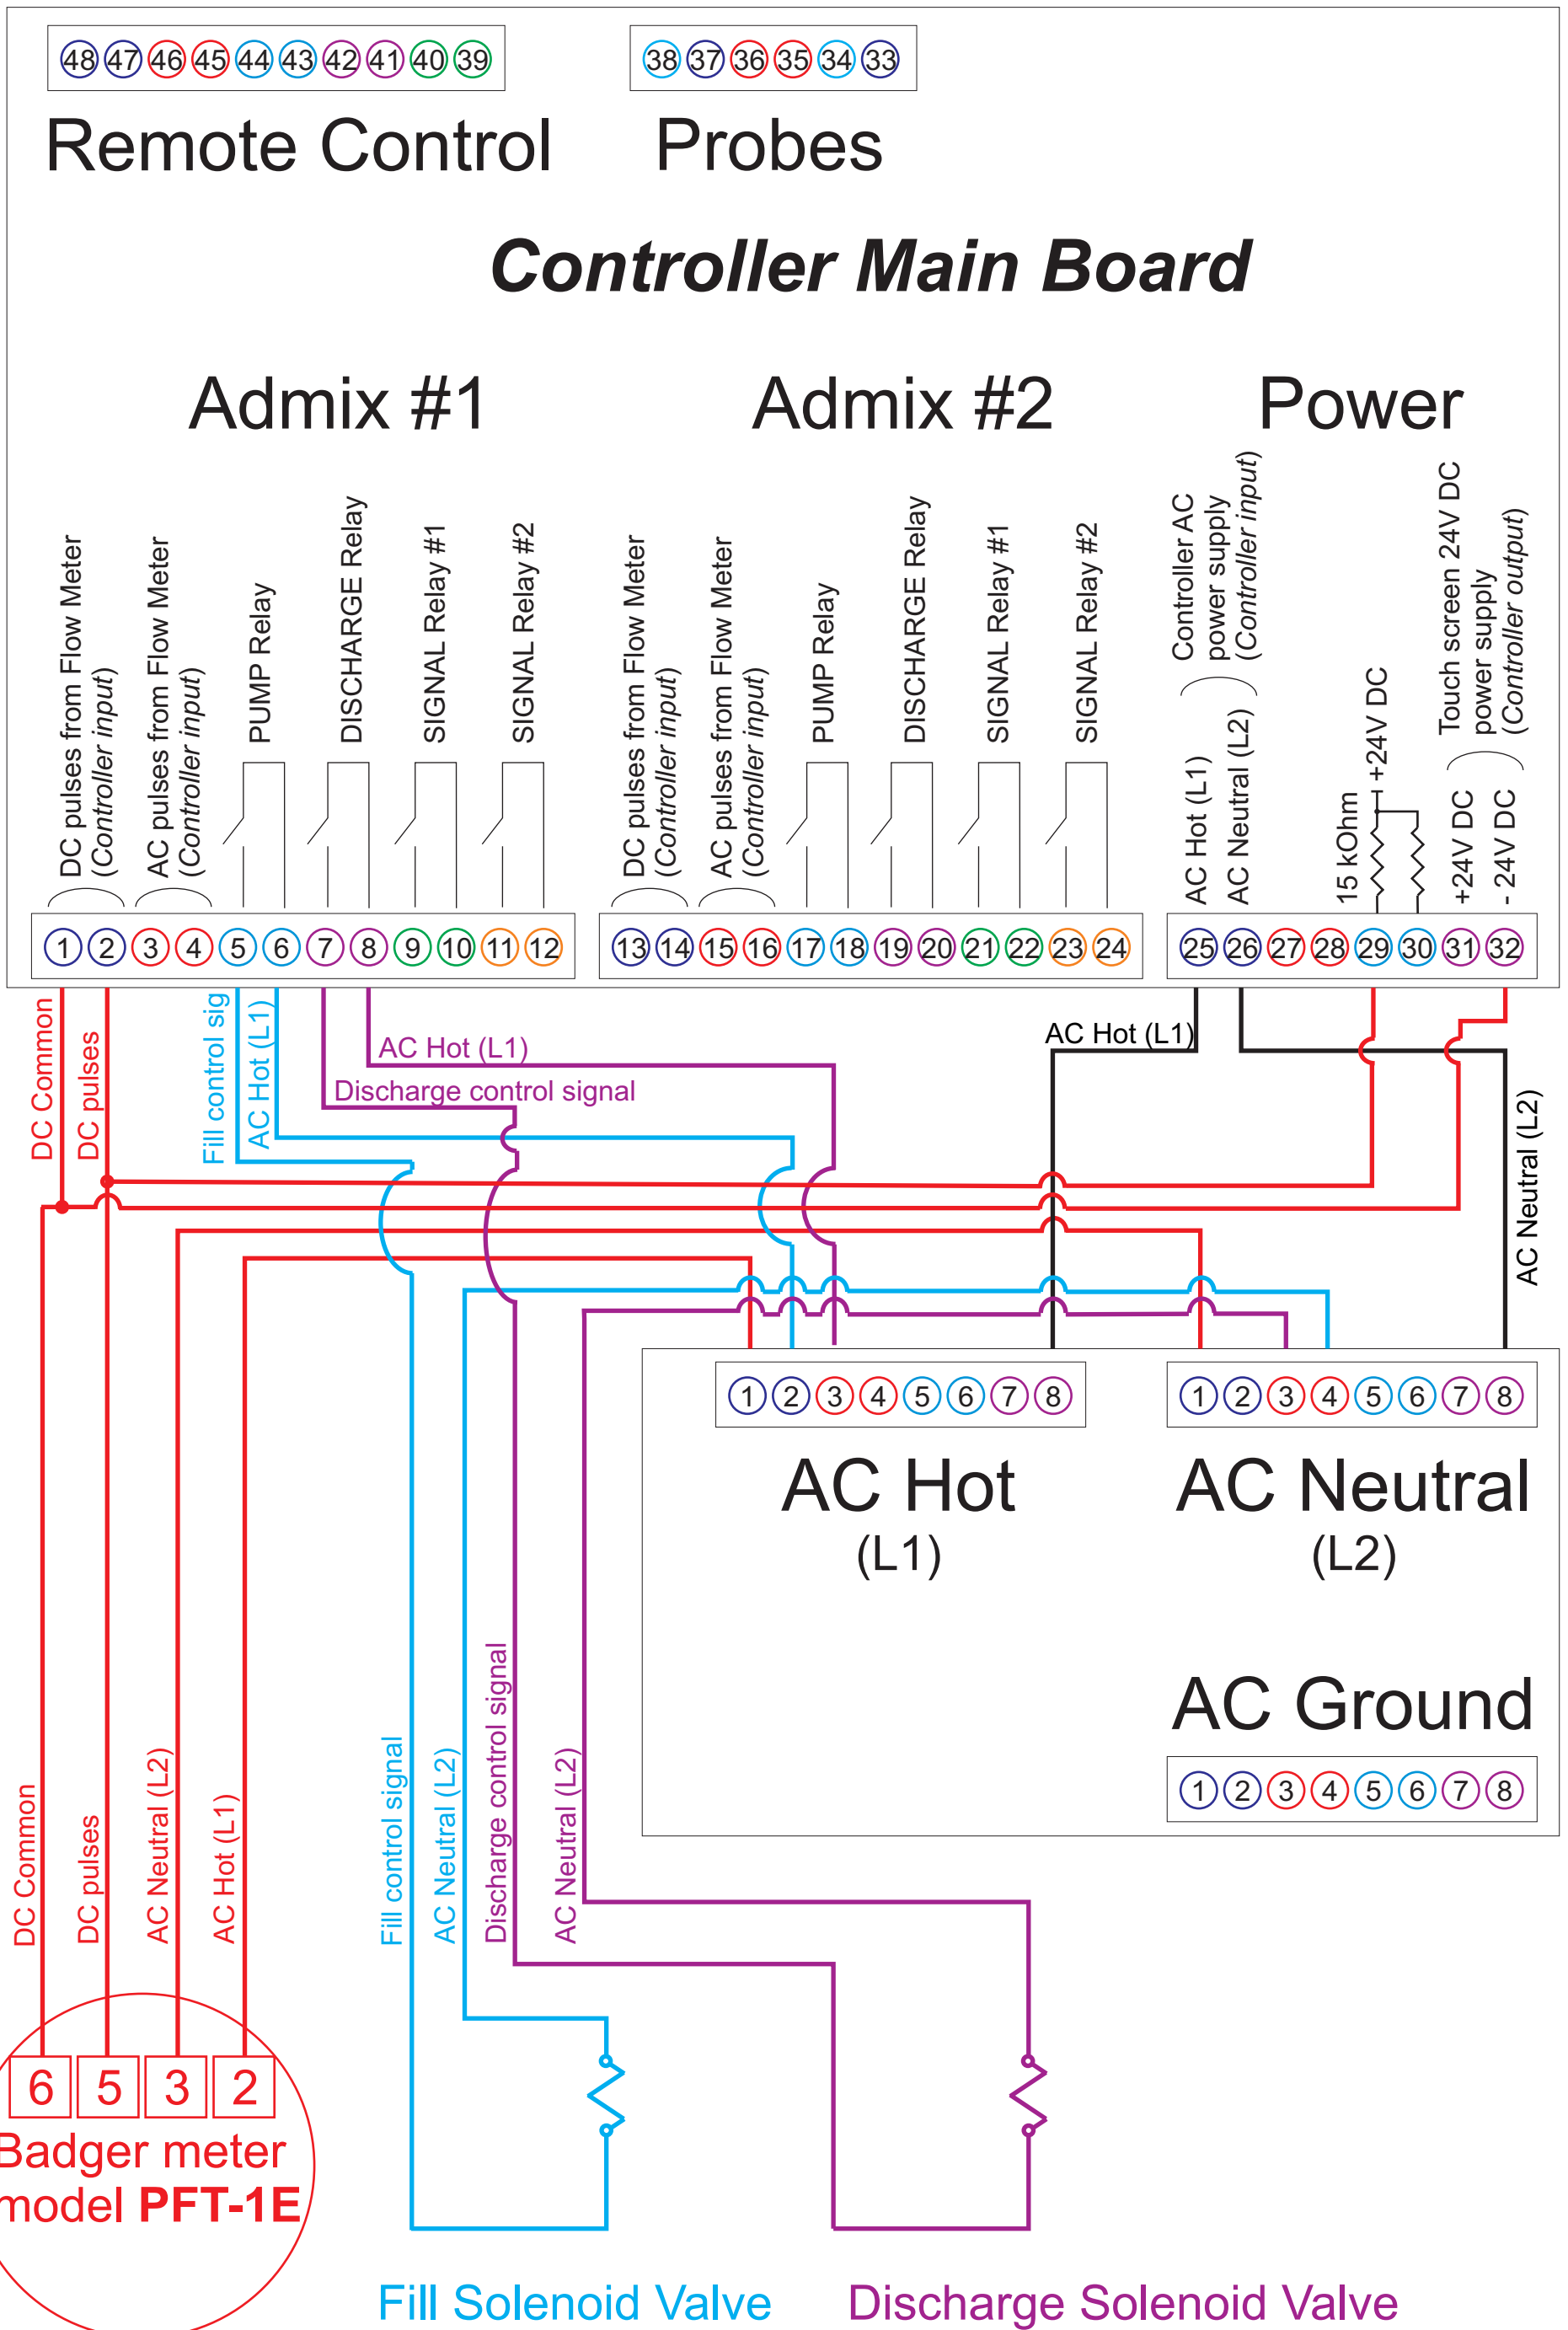

Connections **ADMIX #1**

Flow Meter: AC powered, AC output pulses, Neutral line is common

Connections ADMIX #2

Flow Meter: AC powered, AC output pulses, Neutral line is common

Connections ADMIX #1

Flow Meter: AC powered, DC output pulses

Connections ADMIX #2

Flow Meter: AC powered, DC output pulses

Probes Connections

48 47 46 45 44 43 42 41 40 39

38 37 36 35 34 33

Remote Control

Probes

Controller Main Board

Admix #1

Admix #2

Power

1 2 3 4 5 6 7 8 9 10 11 12

13 14 15 16 17 18 19 20 21 22 23 24

25 26 27 28 29 30 31 32

Remote Control Connections