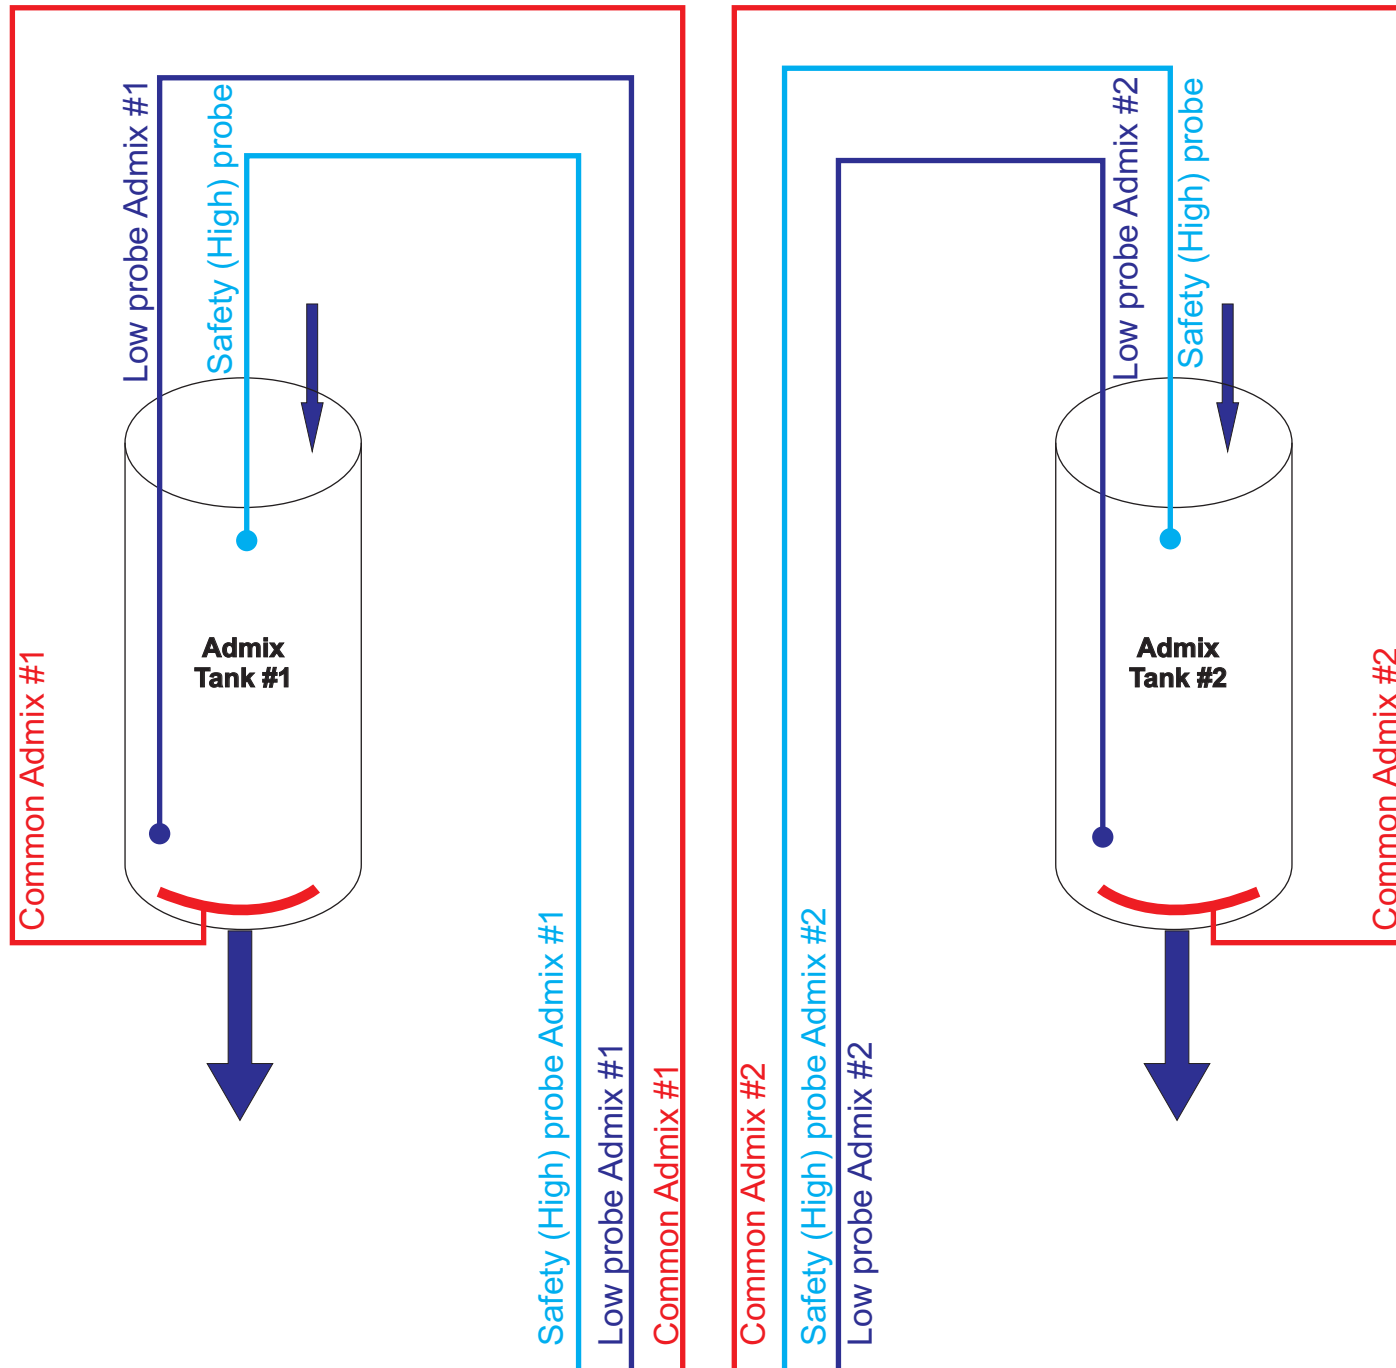

Connections **ADMIX #1**

Flow Meter: AC powered, AC output pulses, Neutral line is common

Connections ADMIX #2

Flow Meter: AC powered, AC output pulses, Neutral line is common

Connections ADMIX #1

Flow Meter: AC powered, DC output pulses

Connections ADMIX #2

Flow Meter: AC powered, DC output pulses

Probes Connections

48 47 46 45 44 43 42 41 40 39

38 37 36 35 34 33

Remote Control

Probes

Controller Main Board

Admix #1

Admix #2

Power

1 2 3 4 5 6 7 8 9 10 11 12

13 14 15 16 17 18 19 20 21 22 23 24

25 26 27 28 29 30 31 32

Remote Control Connections