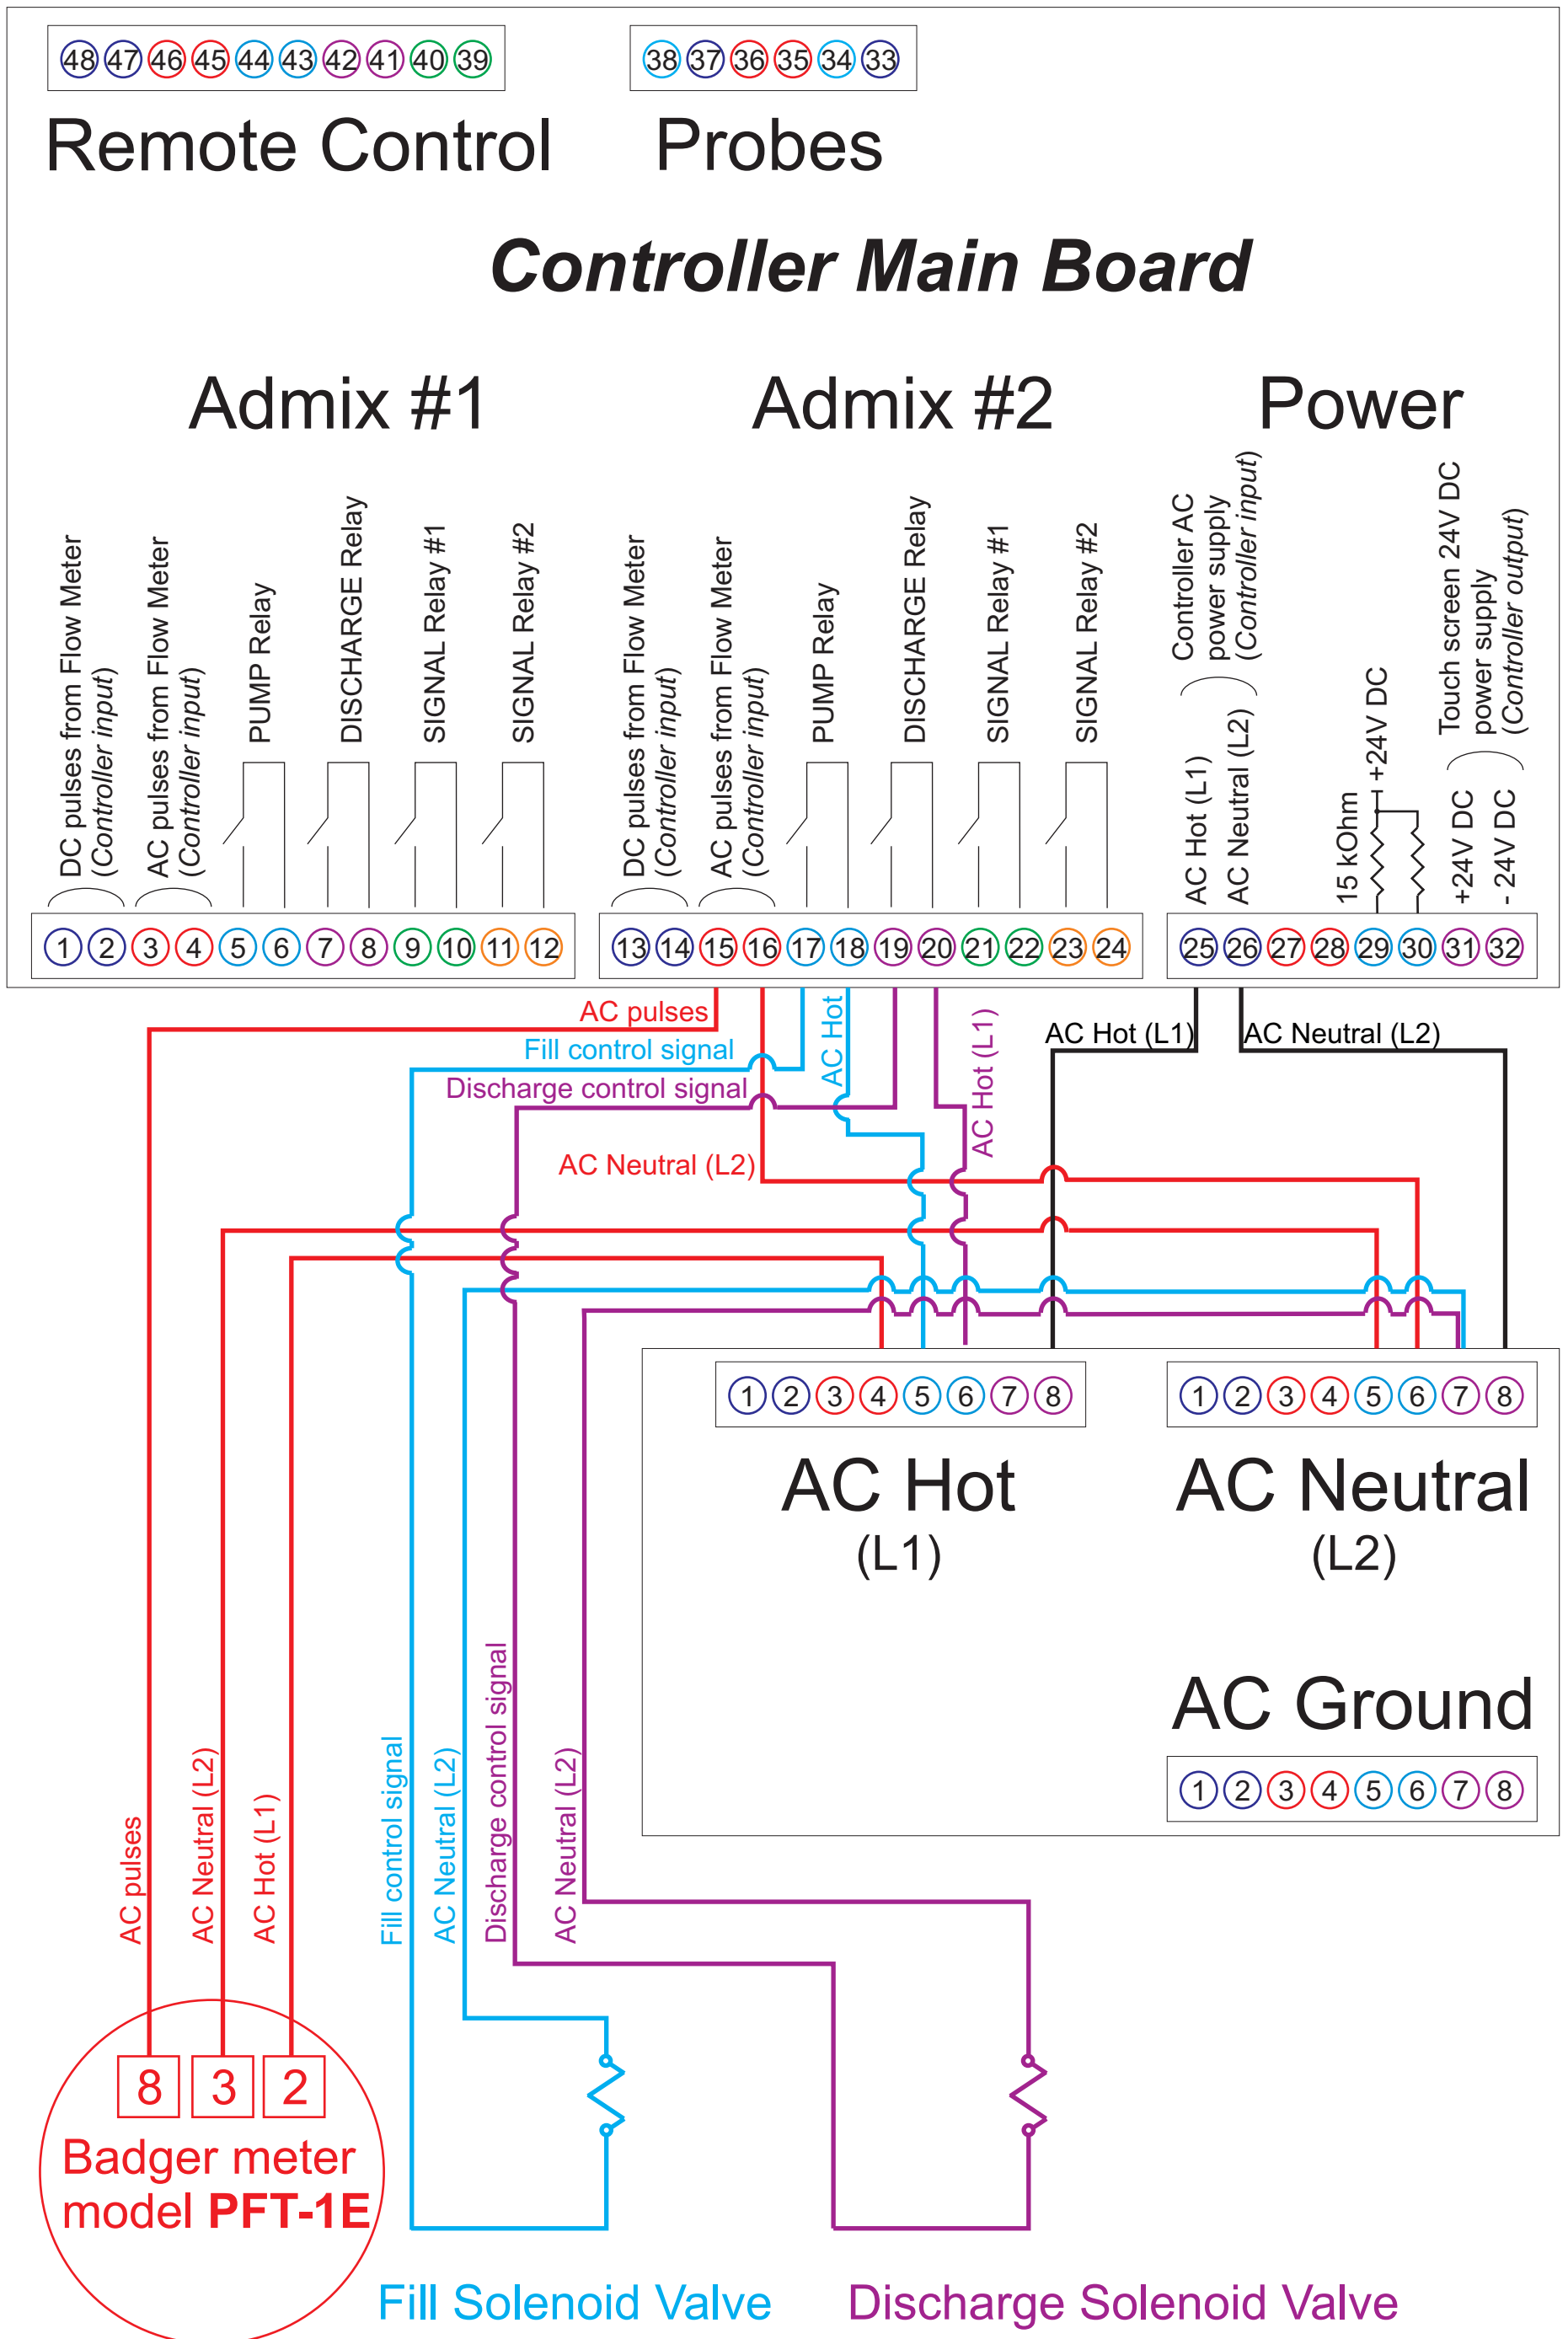

Connections **ADMIX #1**

Flow Meter: AC powered, AC output pulses, Neutral line is common

Connections ADMIX #2

Flow Meter: AC powered, AC output pulses, Neutral line is common

Connections ADMIX #1

Flow Meter: AC powered, DC output pulses

Connections ADMIX #2

Flow Meter: AC powered, DC output pulses

Probes Connections

48 47 46 45 44 43 42 41 40 39

38 37 36 35 34 33

Remote Control

Probes

Controller Main Board

Admix #1

Admix #2

Power

1 2 3 4 5 6 7 8 9 10 11 12

13 14 15 16 17 18 19 20 21 22 23 24

25 26 27 28 29 30 31 32

Remote Control Connections