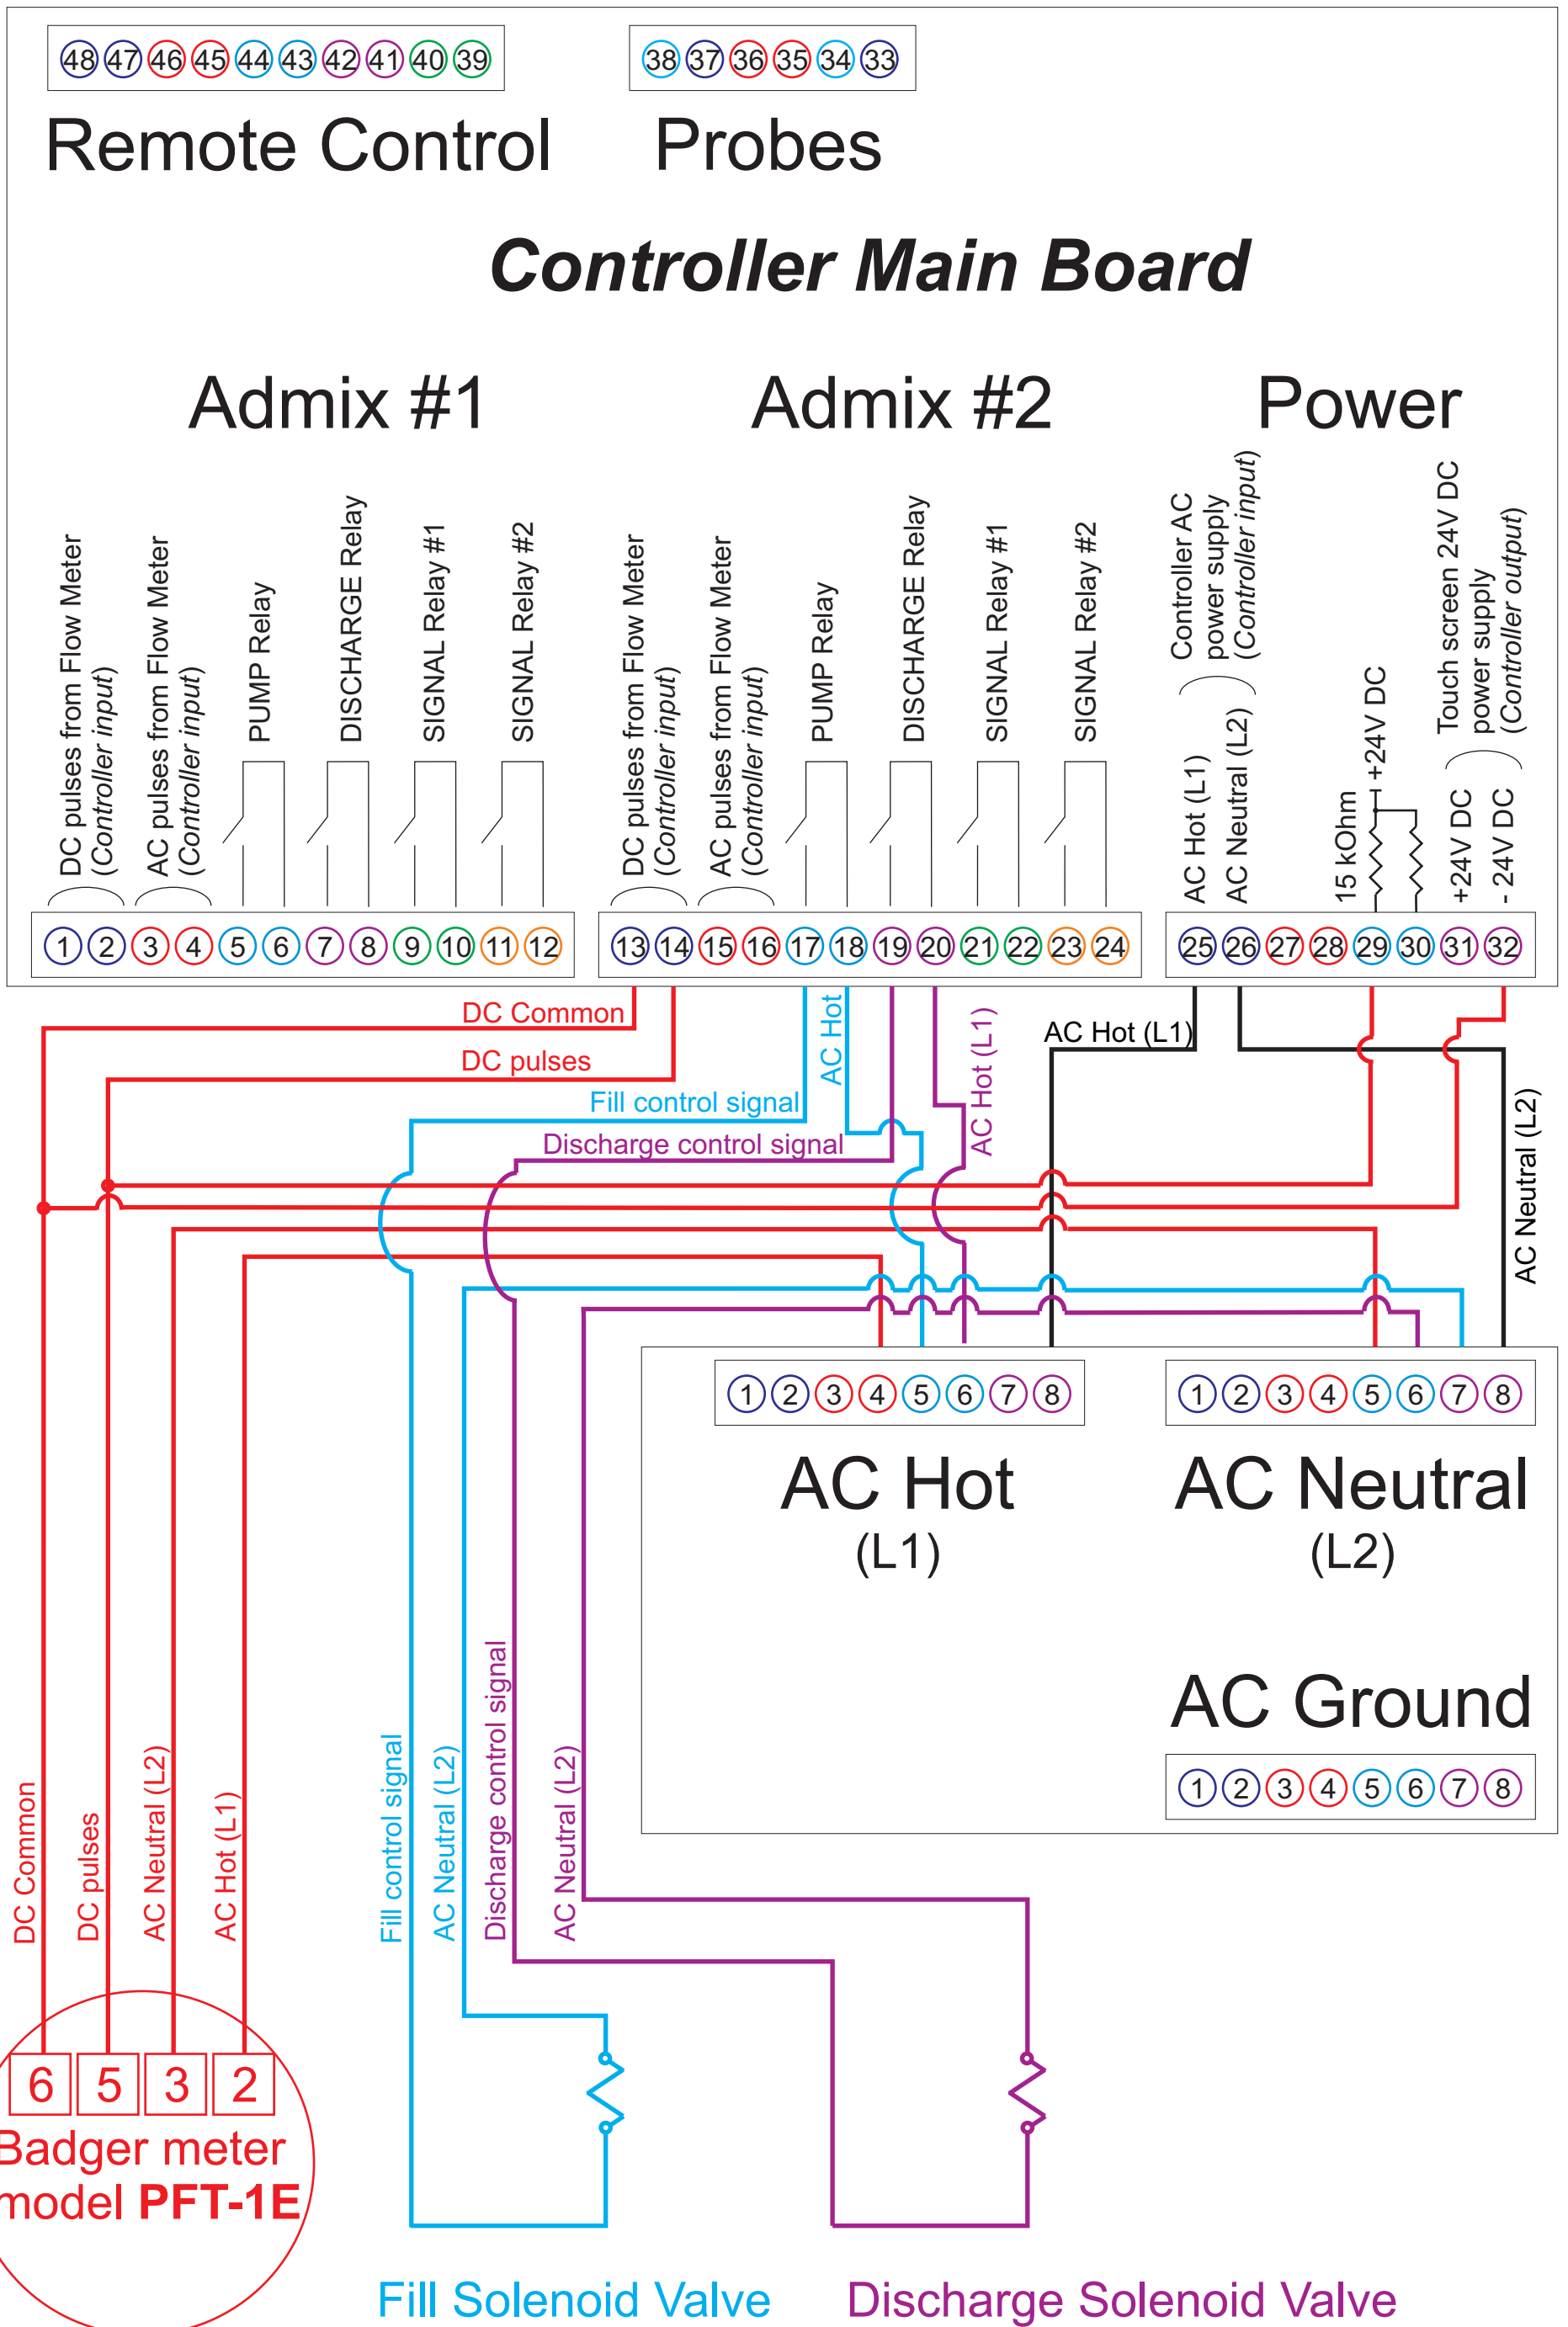

Connections **ADMIX #1**

Flow Meter: AC powered, AC output pulses, Neutral line is common

Connections ADMIX #2

Flow Meter: AC powered, AC output pulses, Neutral line is common

Connections ADMIX #1

Flow Meter: AC powered, DC output pulses

Connections ADMIX #2

Flow Meter: AC powered, DC output pulses

Probes Connections

48 47 46 45 44 43 42 41 40 39

38 37 36 35 34 33

Remote Control

Probes

Controller Main Board

Admix #1

Admix #2

Power

1 2 3 4 5 6 7 8 9 10 11 12

13 14 15 16 17 18 19 20 21 22 23 24

25 26 27 28 29 30 31 32

Remote Control Connections