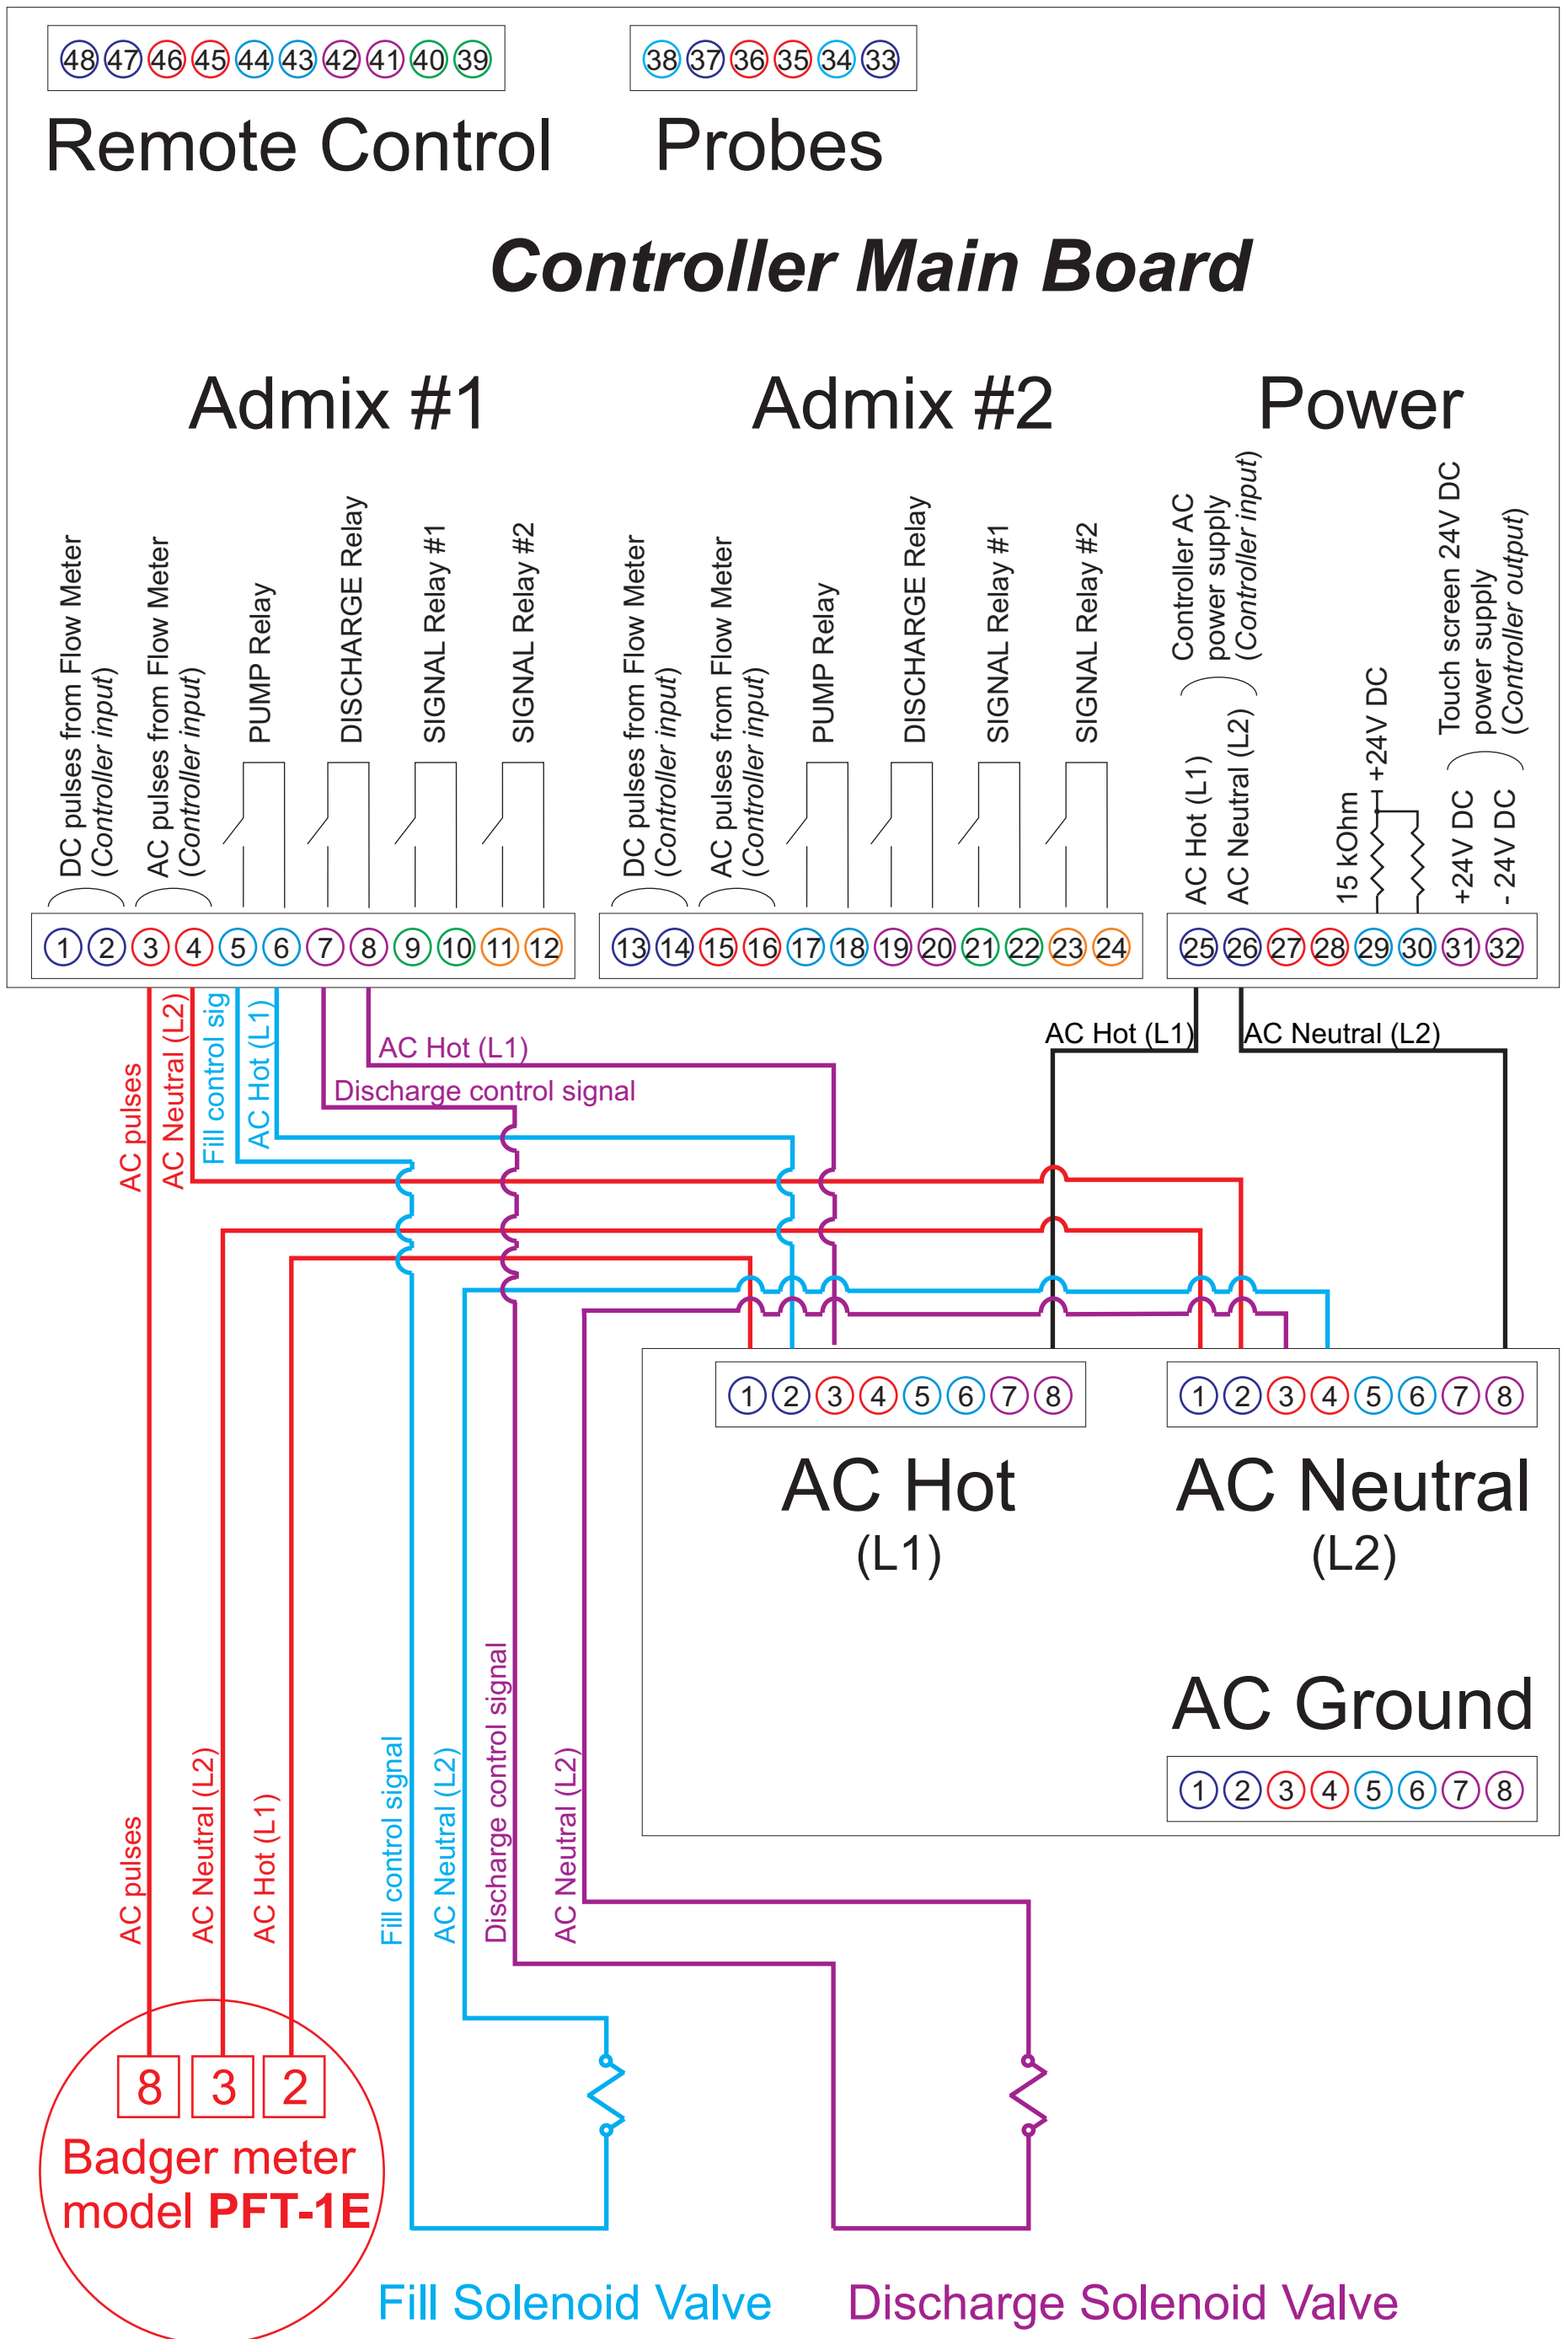

Connections **ADMIX #1**

Flow Meter: AC powered, AC output pulses, Neutral line is common

Connections ADMIX #2

Flow Meter: AC powered, AC output pulses, Neutral line is common

Connections ADMIX #1

Flow Meter: AC powered, DC output pulses

Connections ADMIX #2

Flow Meter: AC powered, DC output pulses

Probes Connections

48 47 46 45 44 43 42 41 40 39

38 37 36 35 34 33

Remote Control

Probes

Controller Main Board

Admix #1

Admix #2

Power

1 2 3 4 5 6 7 8 9 10 11 12

13 14 15 16 17 18 19 20 21 22 23 24

25 26 27 28 29 30 31 32

Remote Control Connections